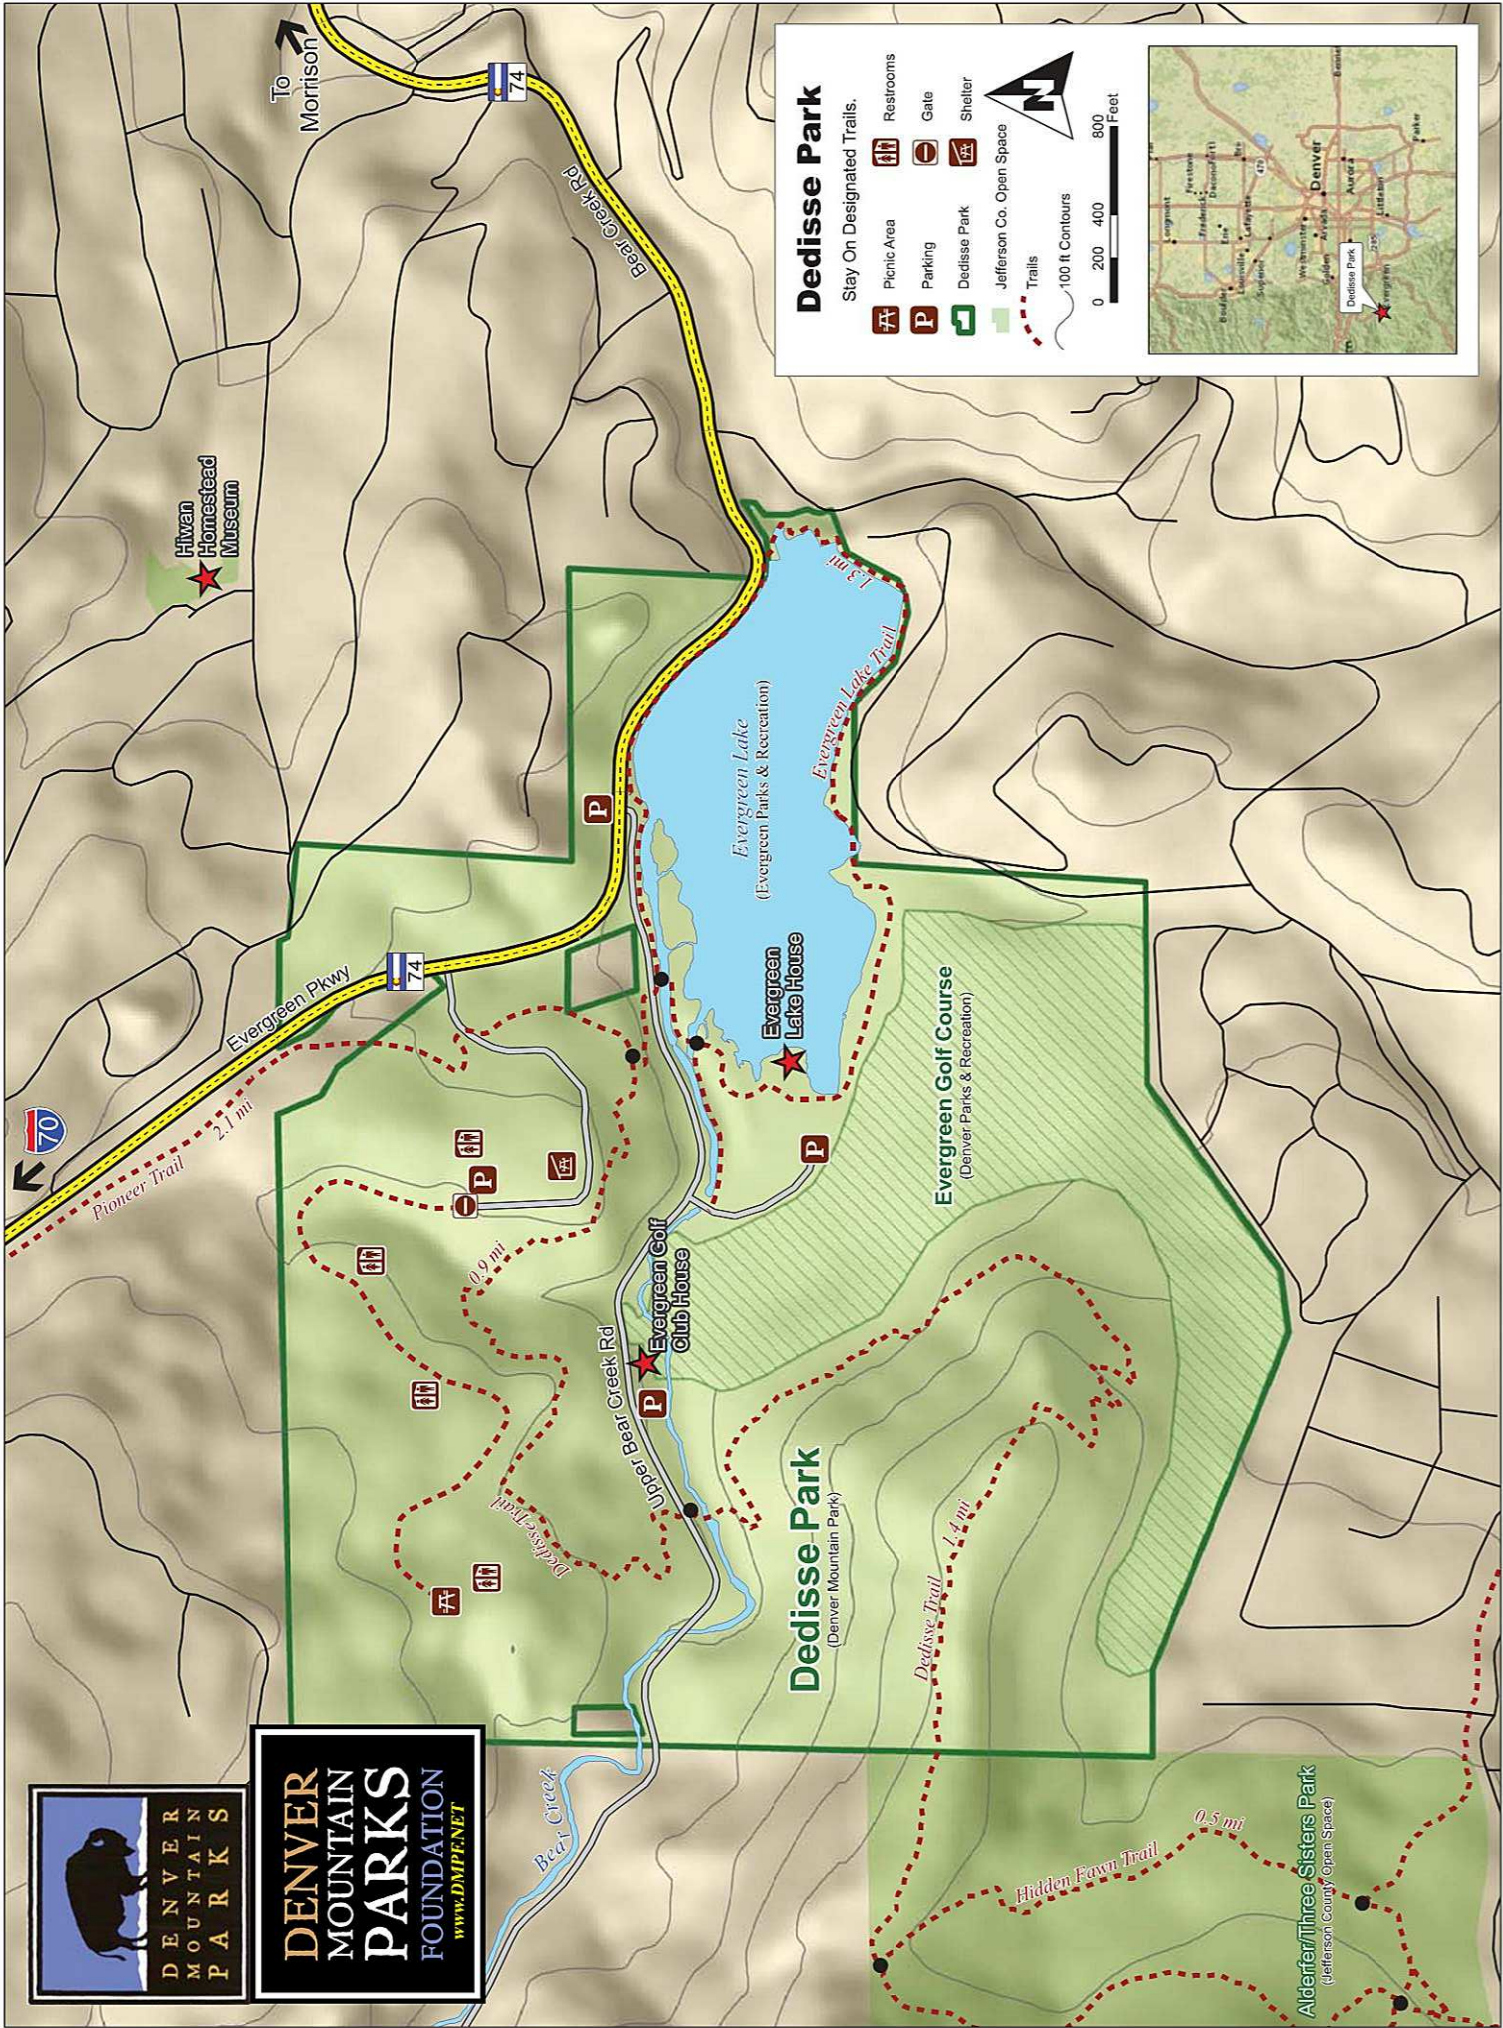

Dedisse Park

Stay On Designated Trails.

	Picnic Area		Restrooms
	Parking		Gate
	Dedisse Park		Shelter
	Jefferson Co. Open Space		
	Trails		

100 ft Contours

0 200 400 800 Feet

Hivan Homestead Museum

Evergreen Lake House

Evergreen Golf Club House

Dedisse Park
(Denver Mountain Park)

Evergreen Golf Course
(Denver Parks & Recreation)

Alderfer/Three Sisters Parks
(Jefferson County Open Space)

DENVER MOUNTAIN PARKS FOUNDATION
www.DMPENET