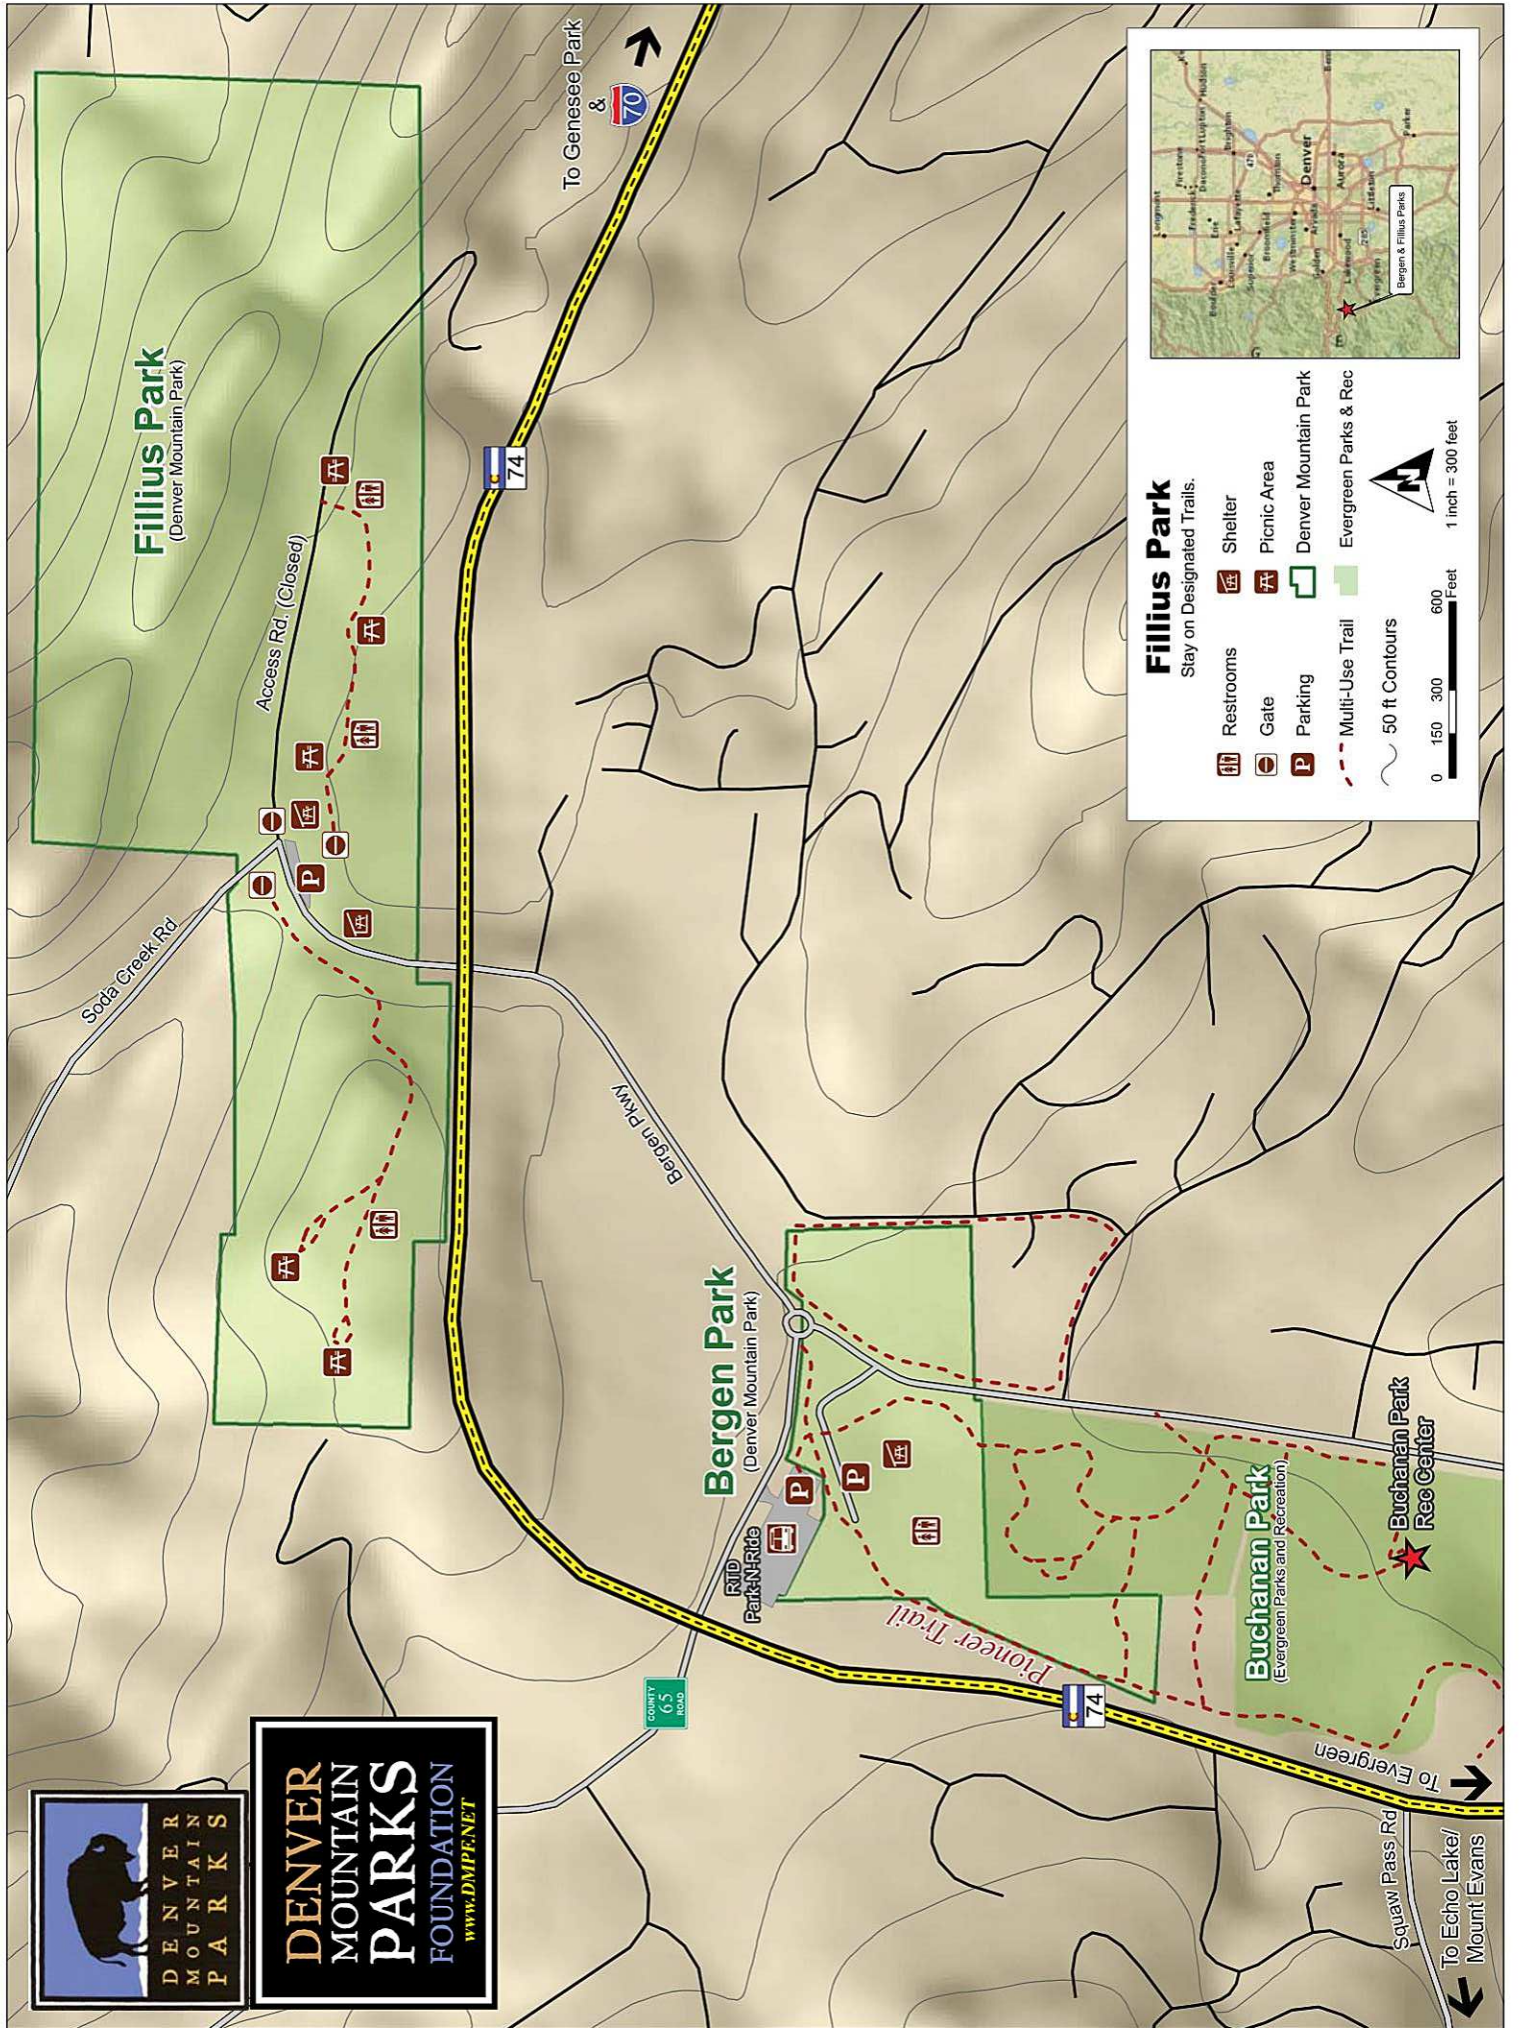

DENVER MOUNTAIN PARKS FOUNDATION
www.dmpf.net

Filiius Park

Stay on Designated Trails.

- Restrooms
- Gate
- Parking
- Multi-Use Trail
- 50 ft Contours
- Shelter
- Picnic Area
- Denver Mountain Park
- Evergreen Parks & Rec

1 inch = 300 feet