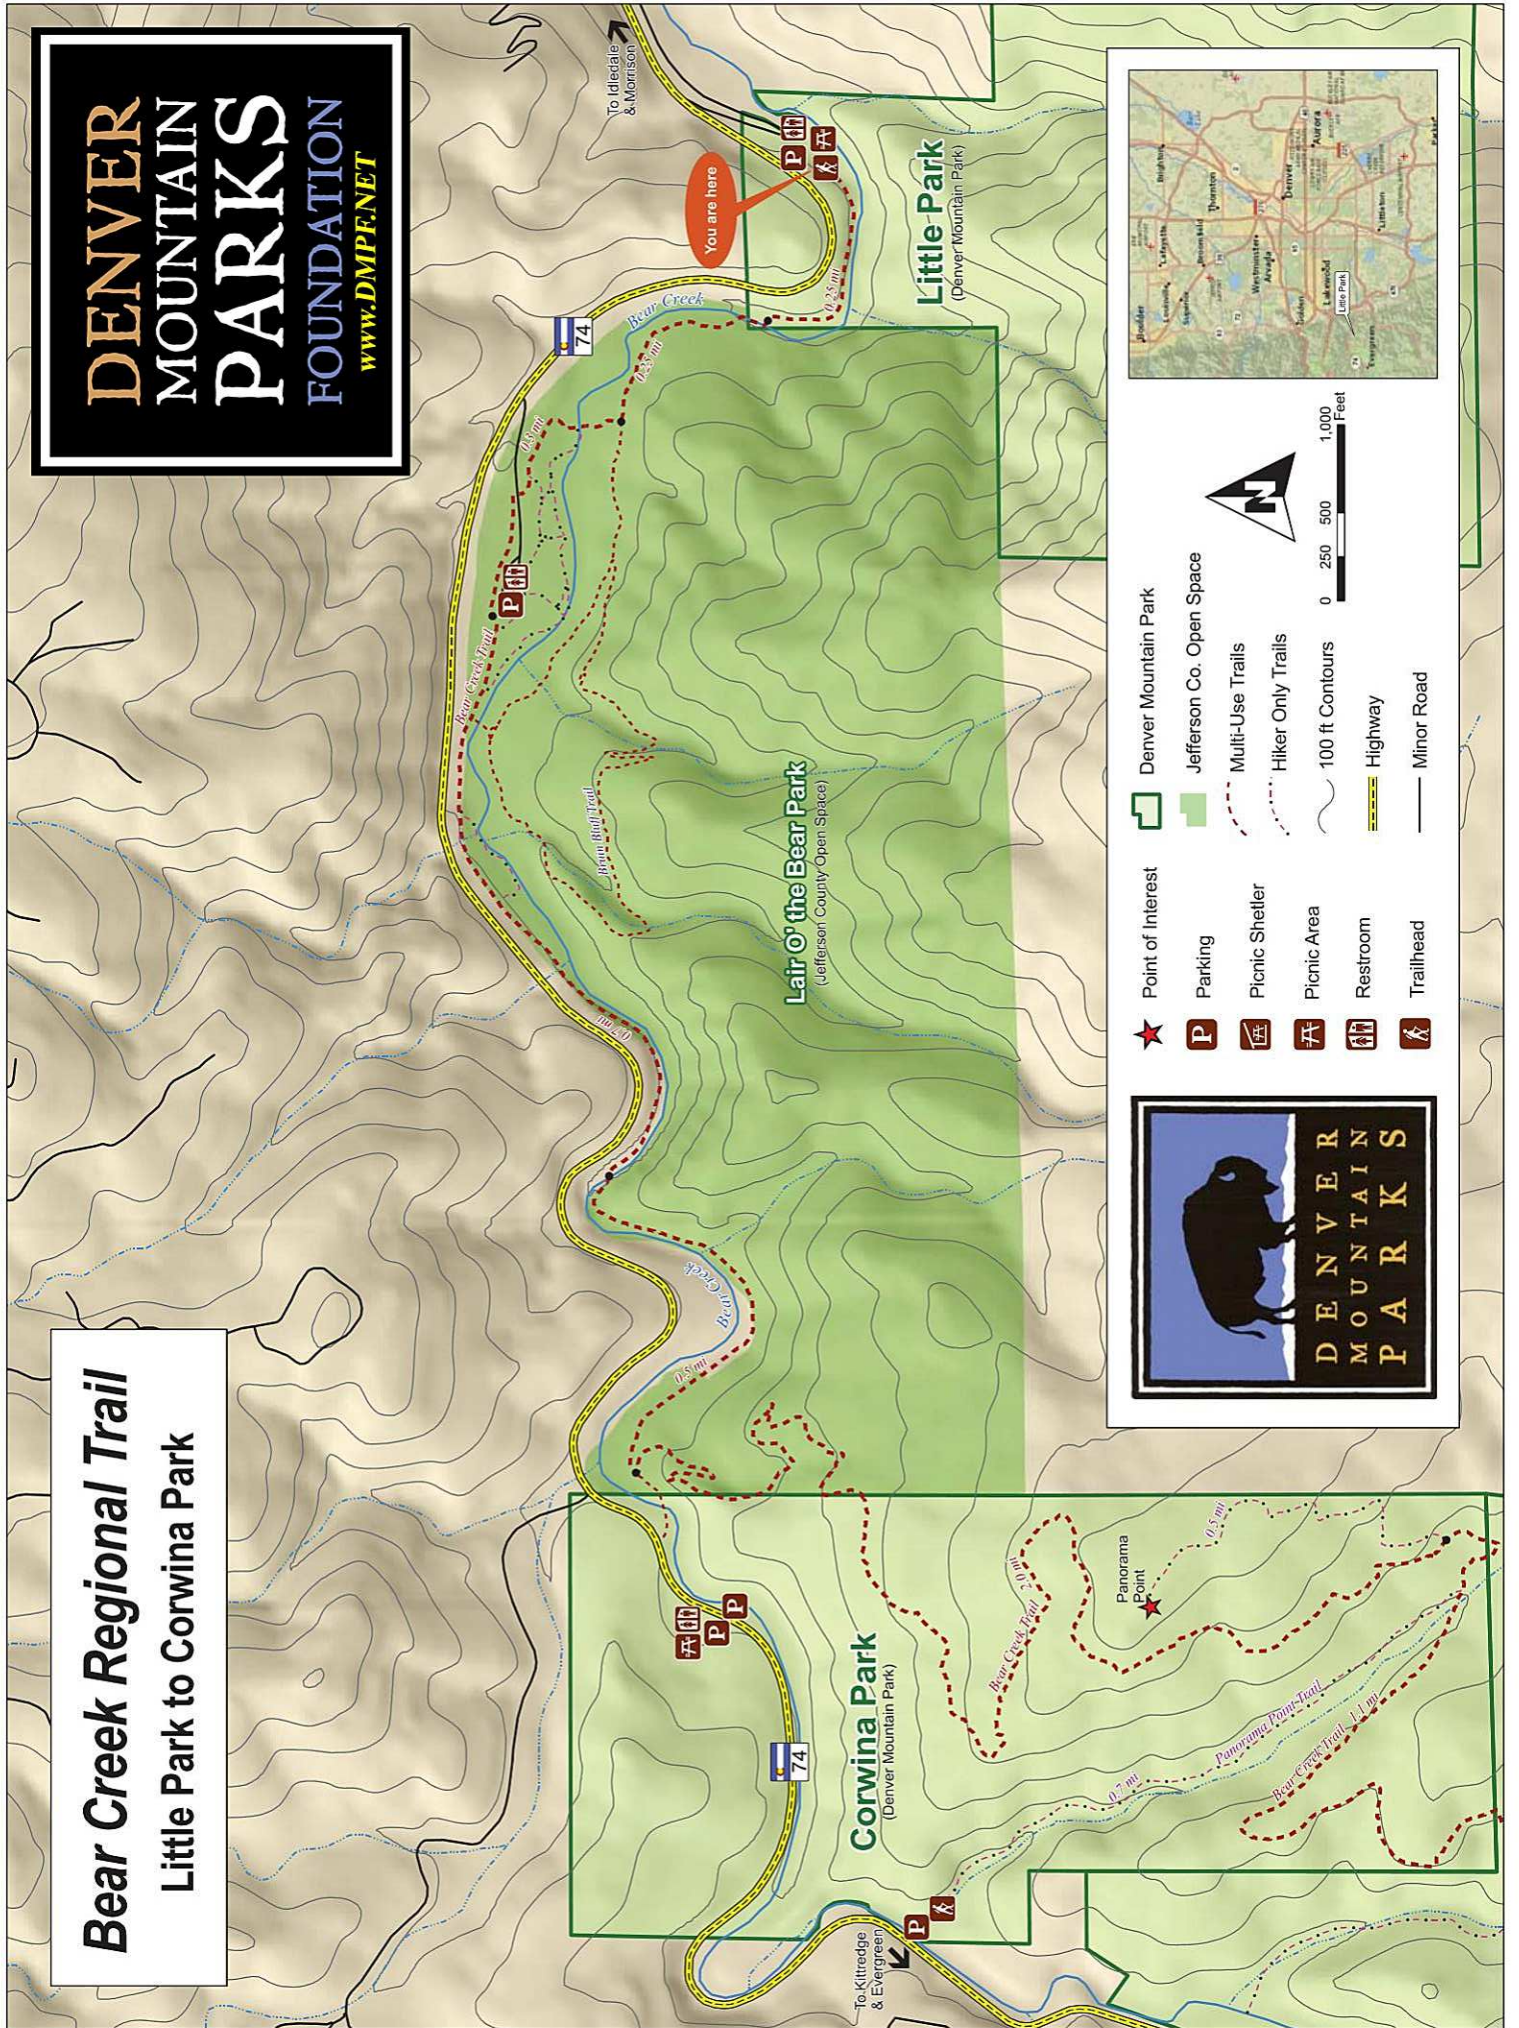

Bear Creek Regional Trail

Little Park to Corwina Park

DENVER MOUNTAIN PARKS FOUNDATION
www.DMPF.NET

- ★ Point of Interest
- P Parking
- ⛺ Picnic Shelter
- ⛶ Picnic Area
- 🚻 Restroom
- 🚰 Trailhead
- 📍 Denver Mountain Park
- 🌿 Jefferson Co. Open Space
- ⋯ Multi-Use Trails
- ⋯ Hiker Only Trails
- 📏 100 ft Contours
- 🛣 Highway
- Minor Road