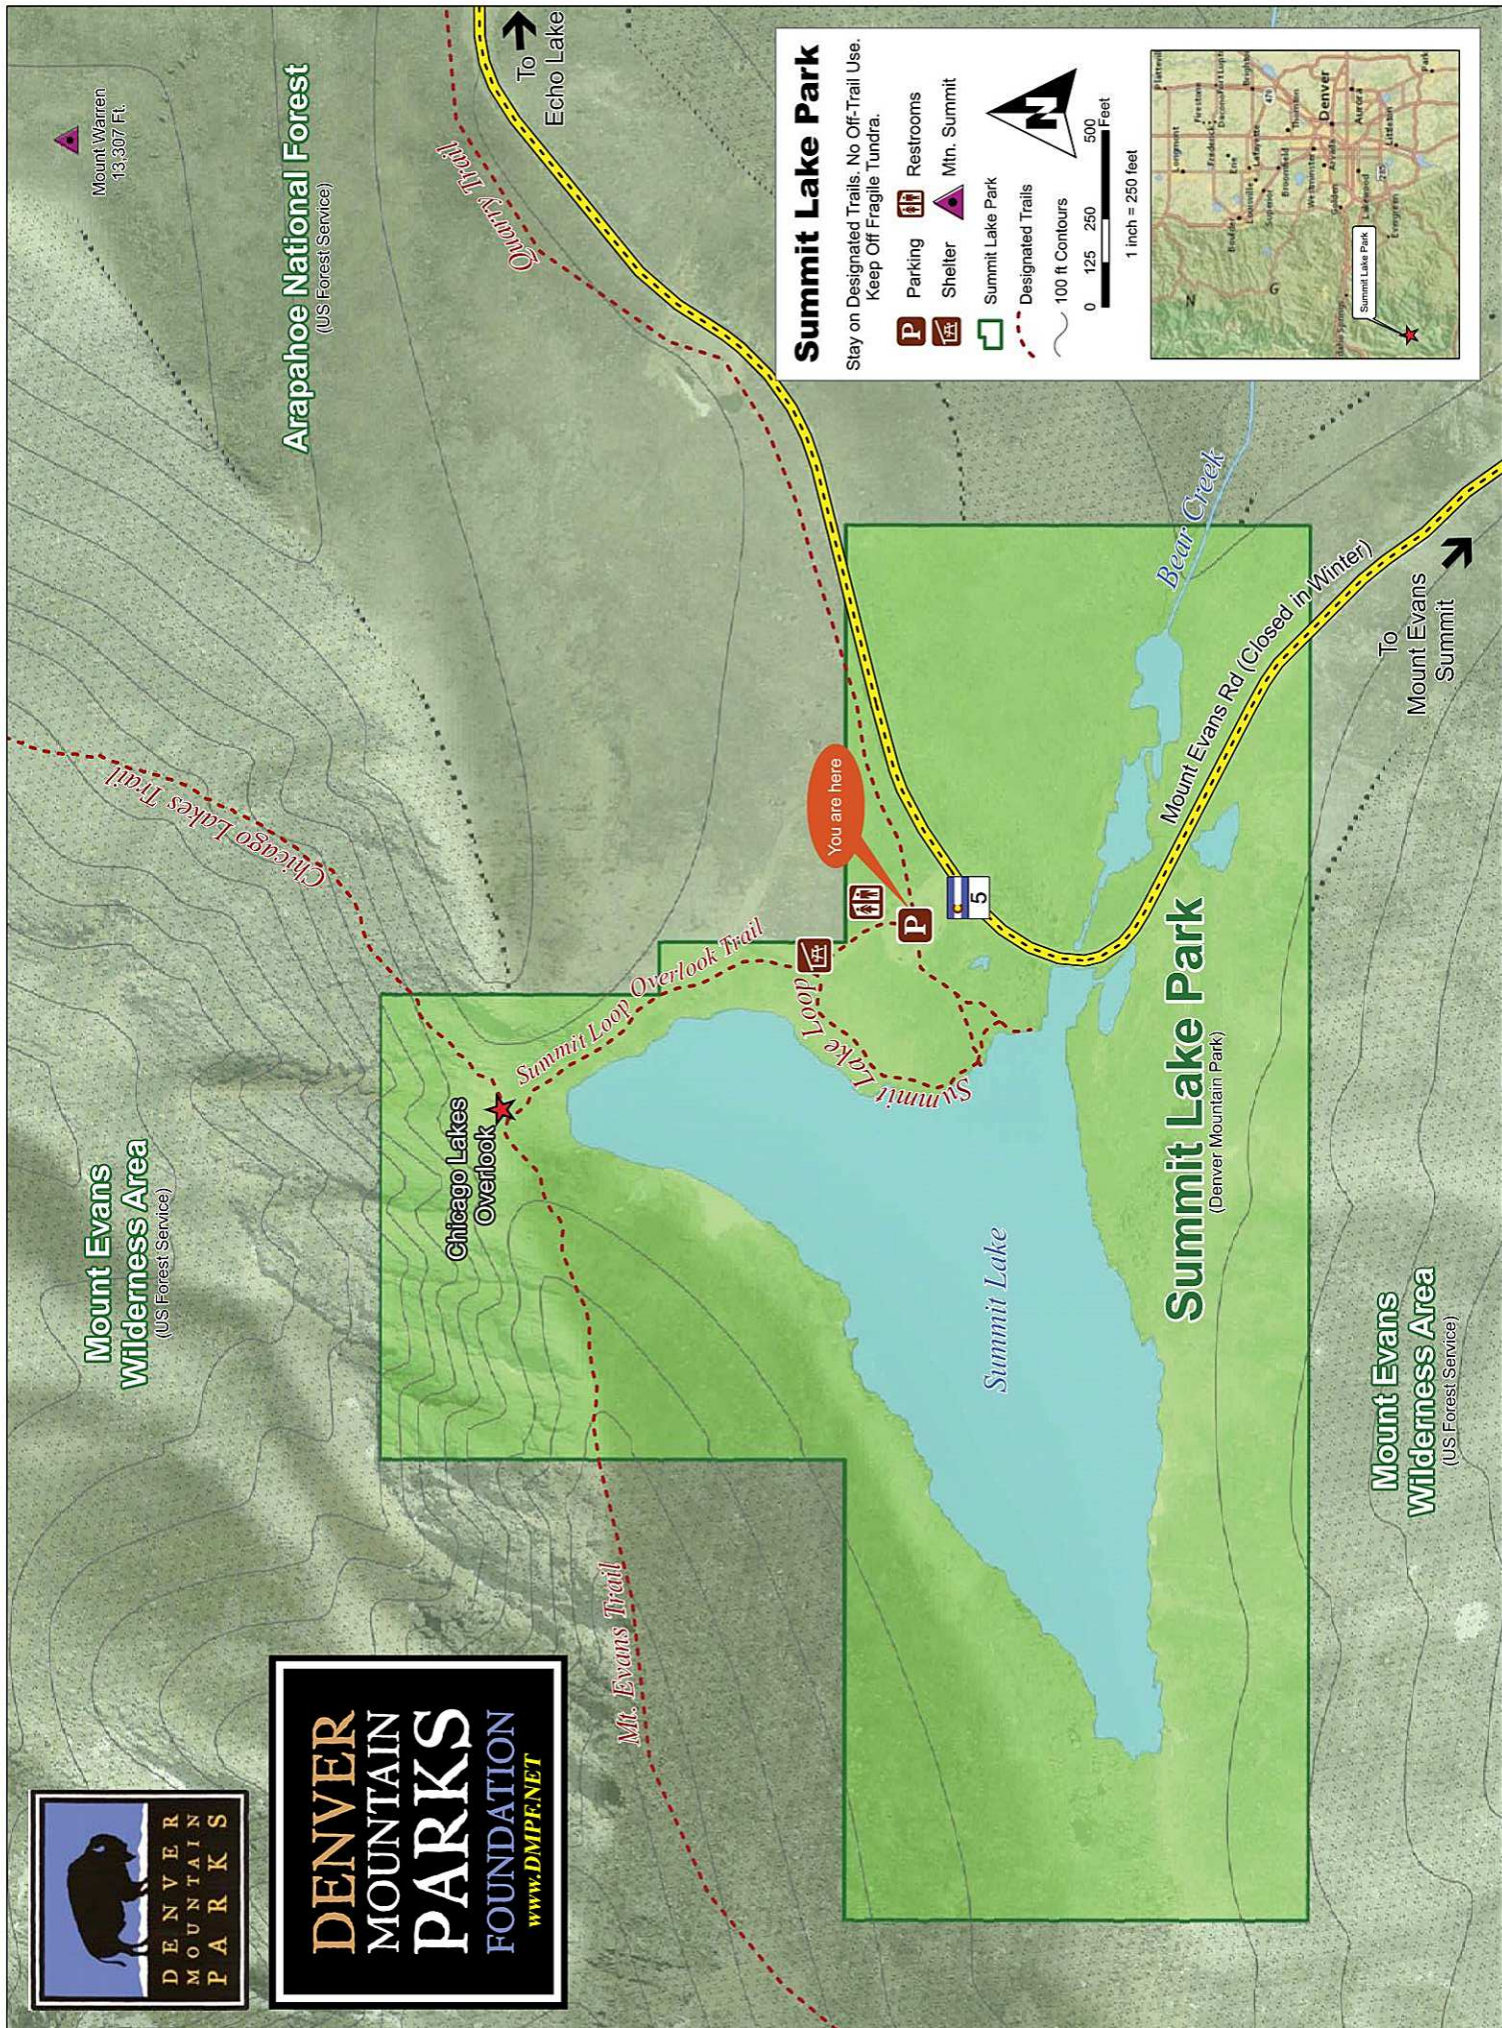

### Summit Lake Park

Stay on Designated Trails. No Off-Trail Use.  
Keep Off Fragile Tundra.

- Parking
- Restrooms
- Shelter
- Summit Lake Park
- Designated Trails
- 100 ft Contours

0 125 250 500 Feet  
1 inch = 250 feet