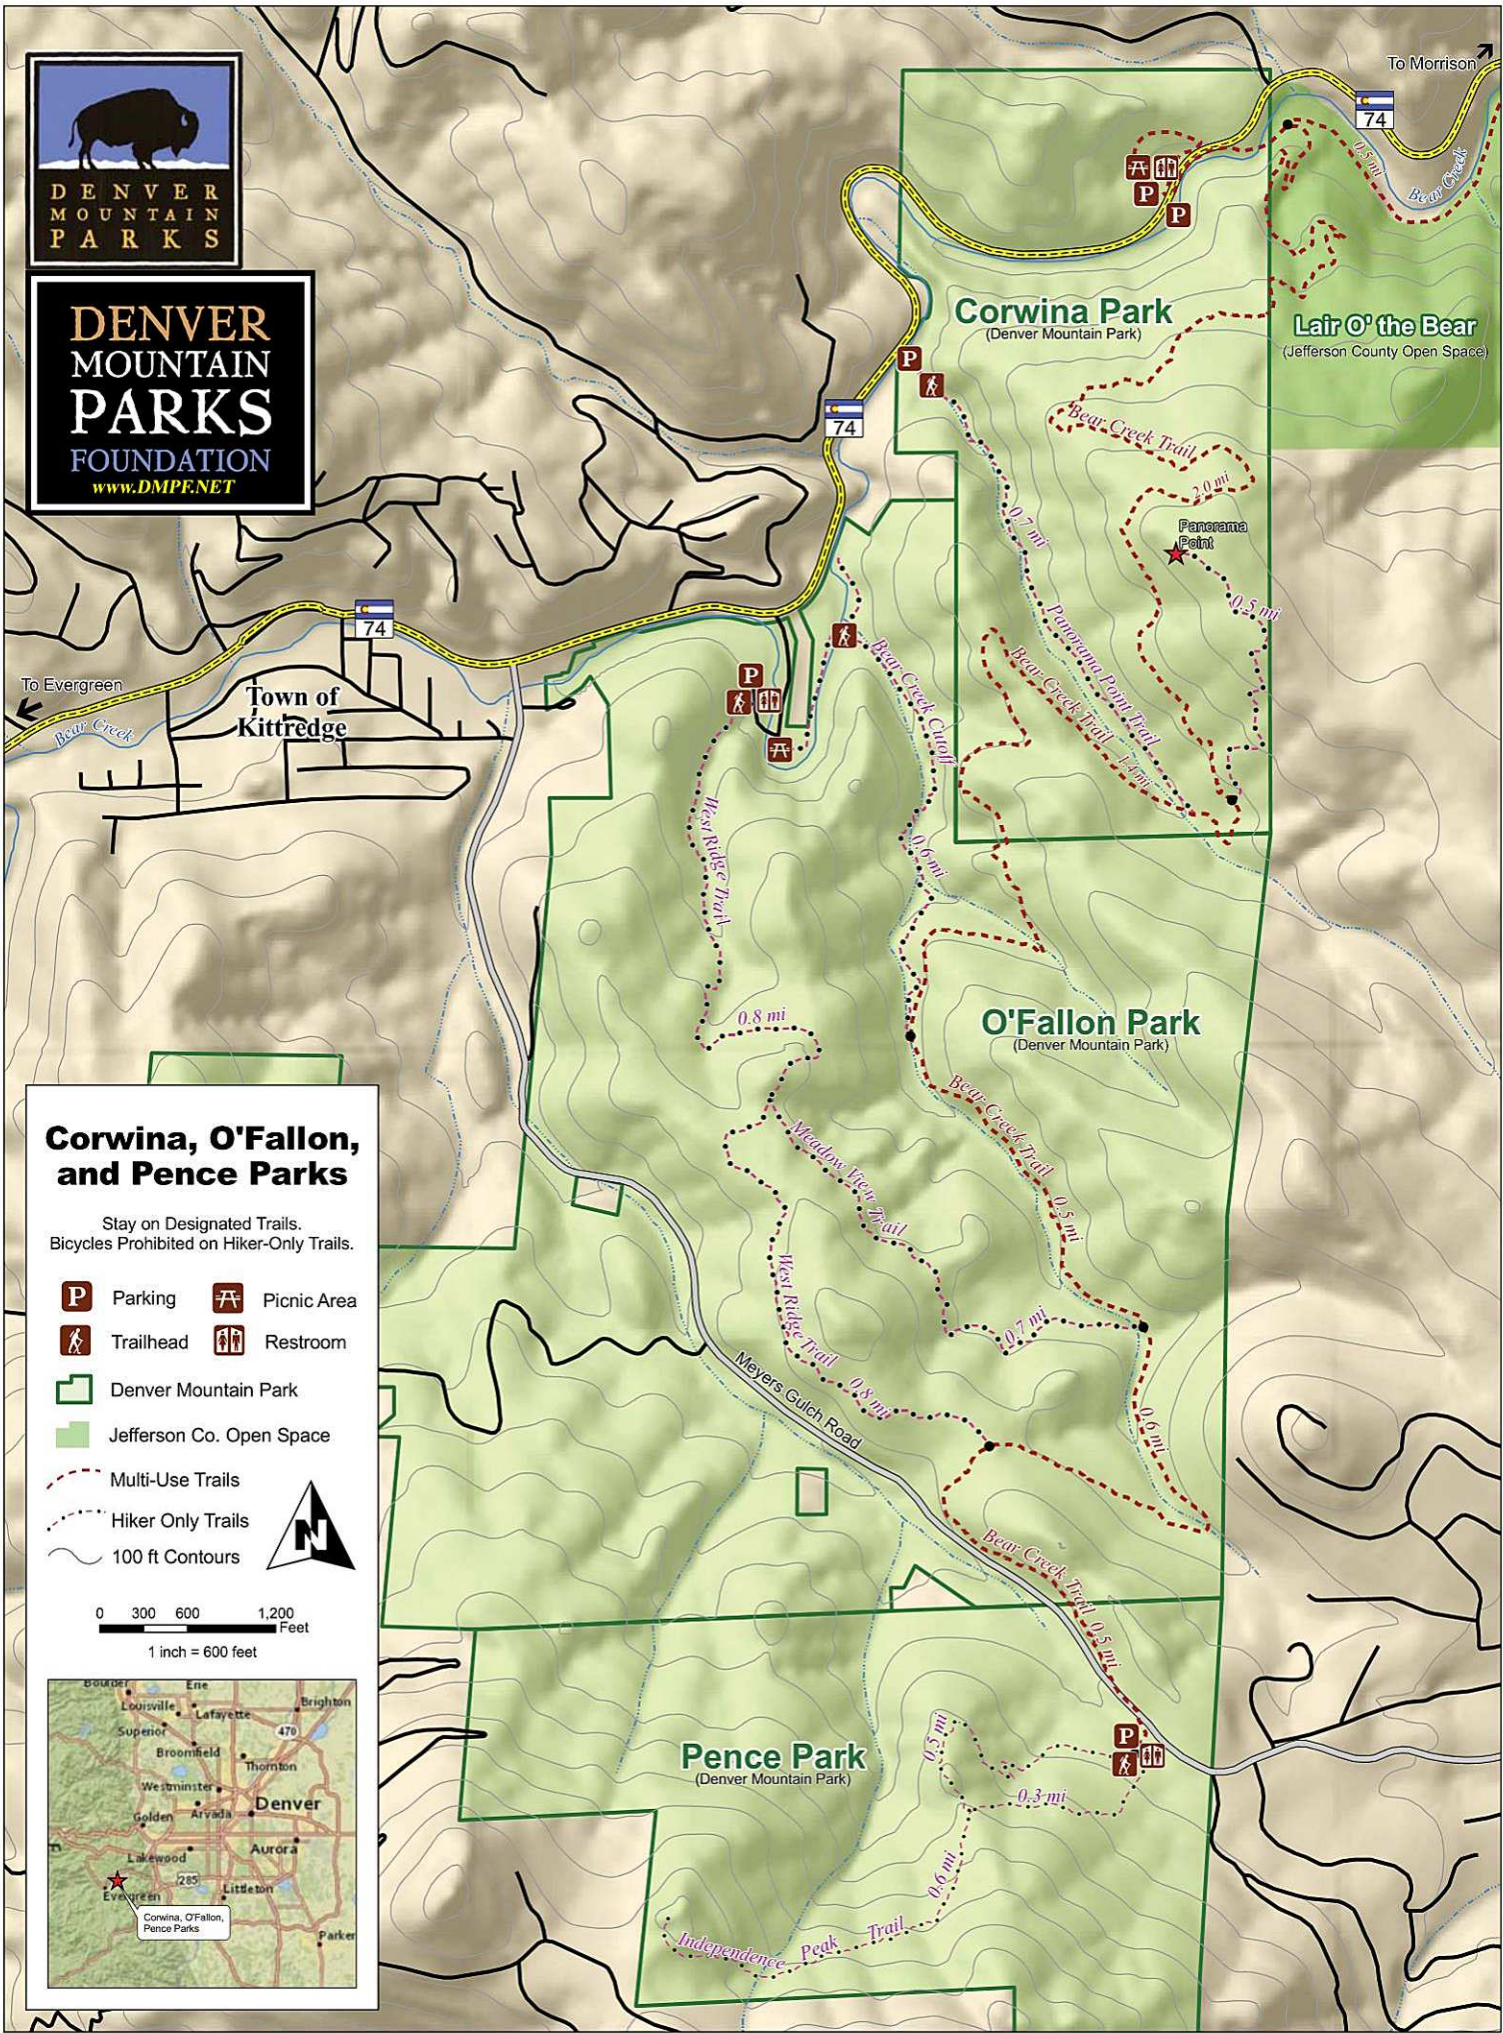

### Corwina, O'Fallon, and Pence Parks

Stay on Designated Trails.  
Bicycles Prohibited on Hiker-Only Trails.

- Parking
- Picnic Area
- Trailhead
- Restroom
- Denver Mountain Park
- Jefferson Co. Open Space
- Multi-Use Trails
- Hiker Only Trails
- 100 ft Contours

0 300 600 1,200  
Feet  
1 inch = 600 feet